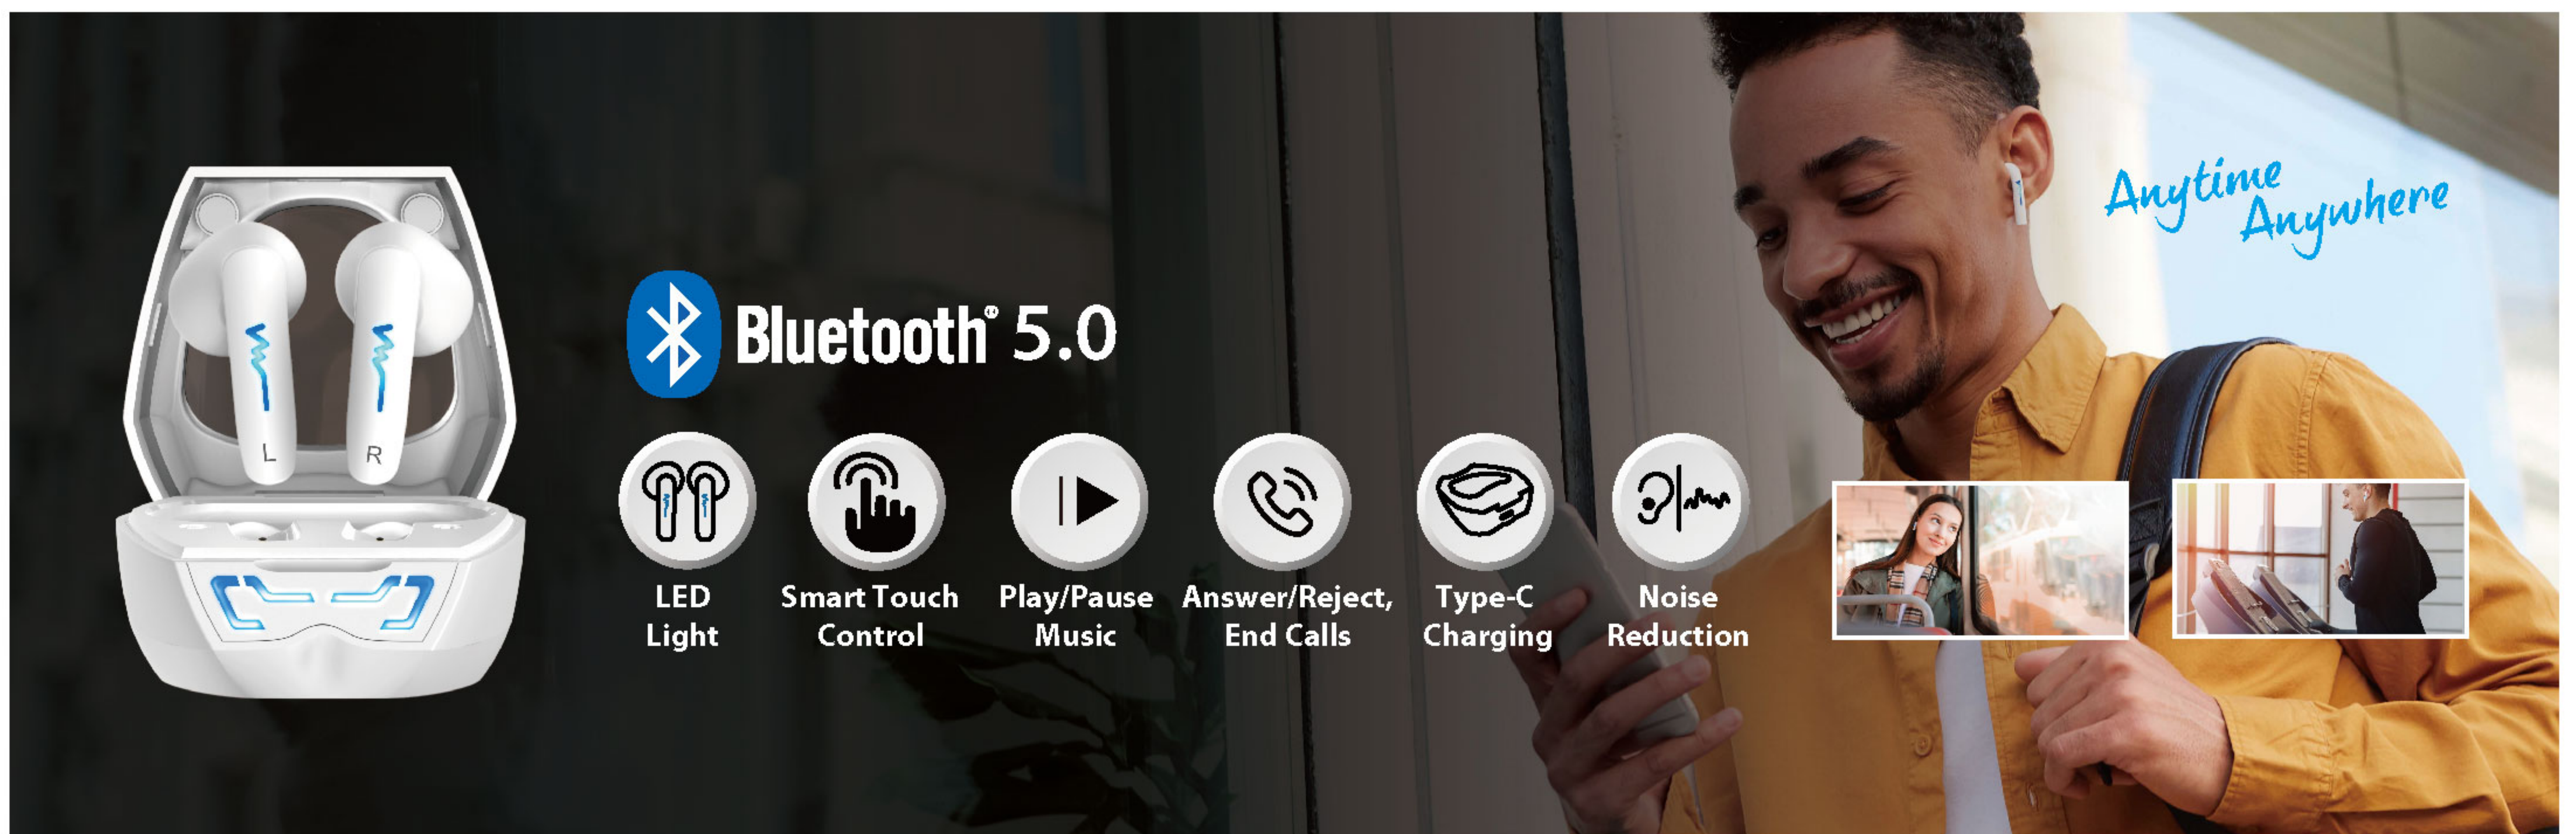

HS-M920BT

Superior TWS Bluetooth Earbuds

The Genius HS-M920BT TWS Bluetooth Stereo earbuds feature not only **LED light** while wearing or charging, but also **crispy audio with deep bass** and **noise reduction, perfect size** for comfort of wearing, **smart touch control**.

The HS-M920BT has **USB type-C charging case** with **LED light**. It is compatible with Bluetooth-enabled mobile phone, iPad, tablet PC or music device. Once paired with the headset, you can listen to music or answer a call easily.

Contact your sales representative to learn more.

LED Light

Smart Touch Control

Play/Pause Music

Answer/Reject, End Calls

Type-C Charging

Noise Reduction

► Features