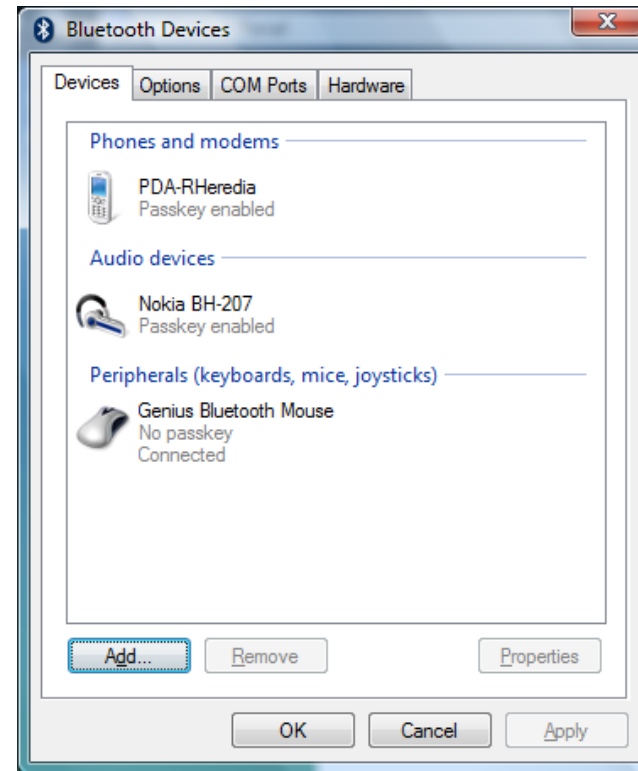

1. Install Batteries

2. Bluetooth connection

Open your Bluetooth application and search for new device.

Select Bluetooth mouse and press **Next**

Choose "Don't use a passkey" then Press **Next**