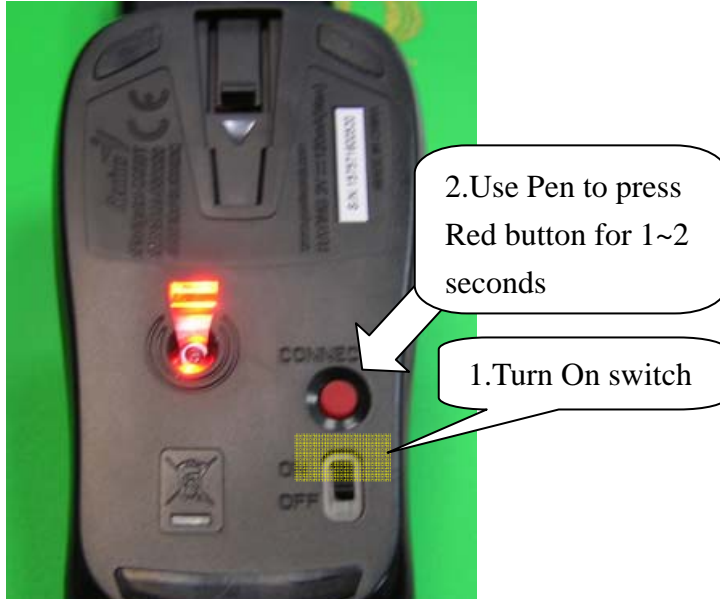

1. Install Batteries

2. Bluetooth connection

Open your Bluetooth application and search for new device.

Select Bluetooth mouse and press **Next**

Choose "Don't use a passkey" then Press **Next**