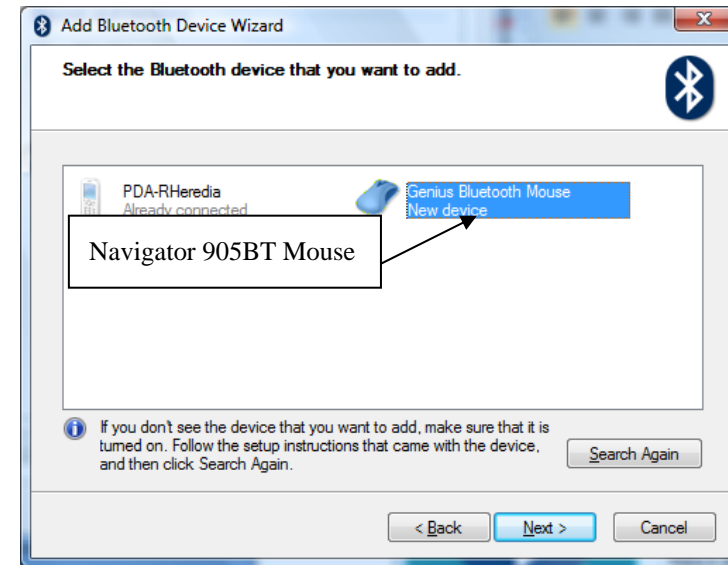

1. Install Batteries

2. Bluetooth connection

Open your Bluetooth application and search for new device.

Select Bluetooth mouse and press **Next**

Choose "Don't use a passkey" then Press **Next**