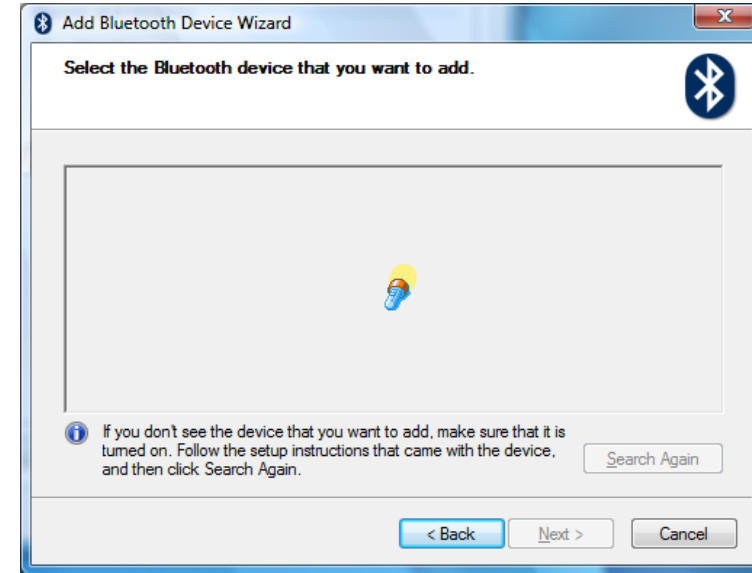

1. Install Batteries

2. Bluetooth connection

Open your Bluetooth application and search for new device.

Select Bluetooth mouse and press **Next**

Choose "Don't use a passkey" then Press **Next**