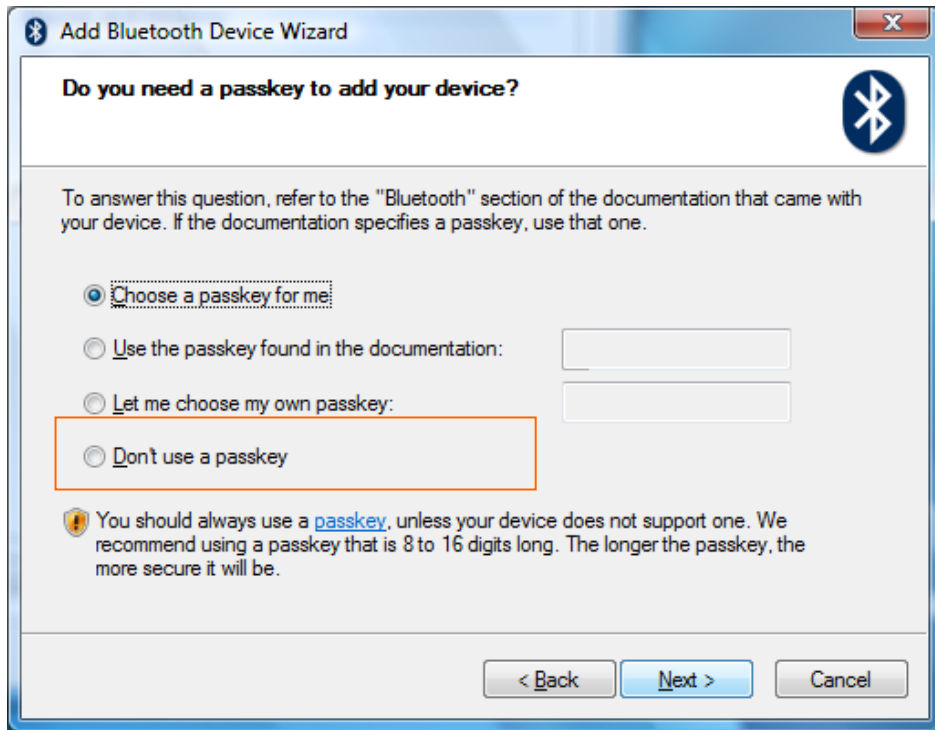

1. Install Batteries

2. Bluetooth connection

Open your Bluetooth application and search for new device.

Select Bluetooth mouse and press **Next**

Choose "Don't use a passkey" then Press **Next**